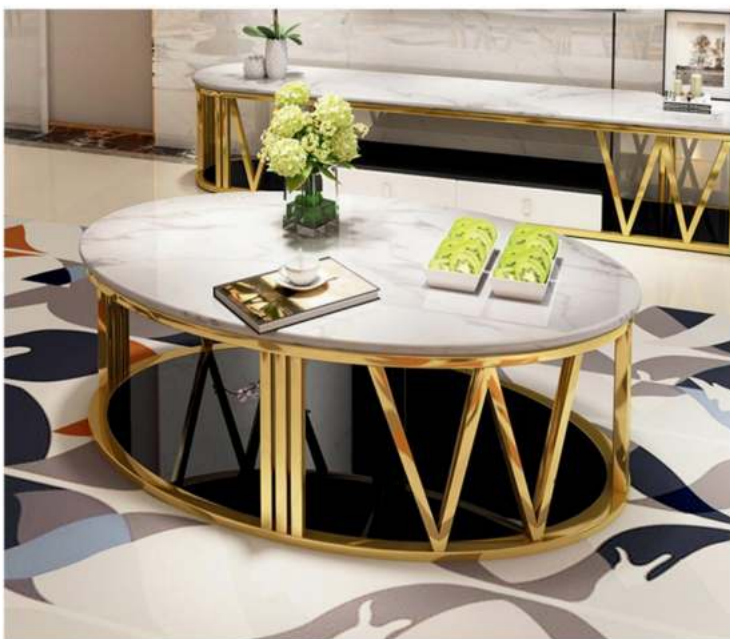

☉ COFFEE TABLE:TT034

SIZE:130*70*45CM