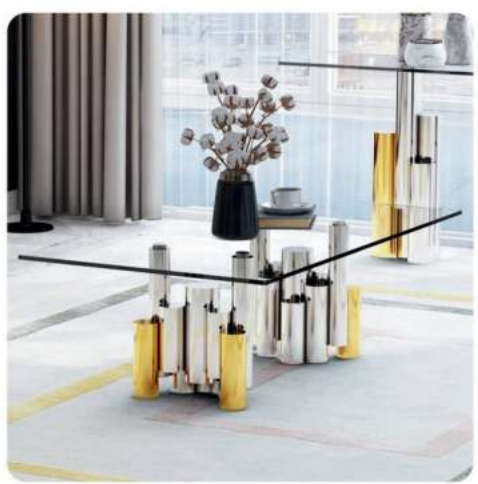

XZ-122 SET

DINING TABLE:DT122

SIZE:150\*90\*75CM

CONSOLE TABLE:CT005

SIZE:120\*40\*80CM

TV STAND:TS122

SIZE:200\*45\*45CM

COFFEE TABLE:TT122