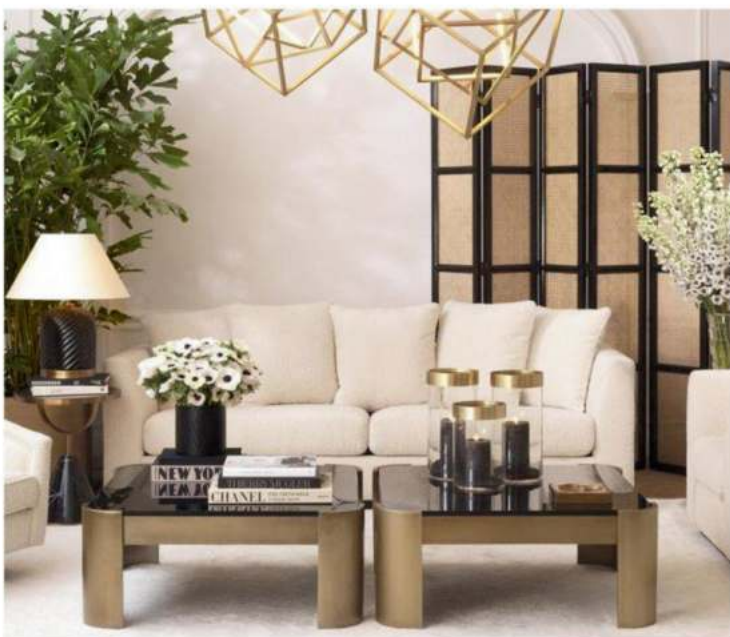

COFFEE TABLE:TT98

SIZE:130*70*45CM