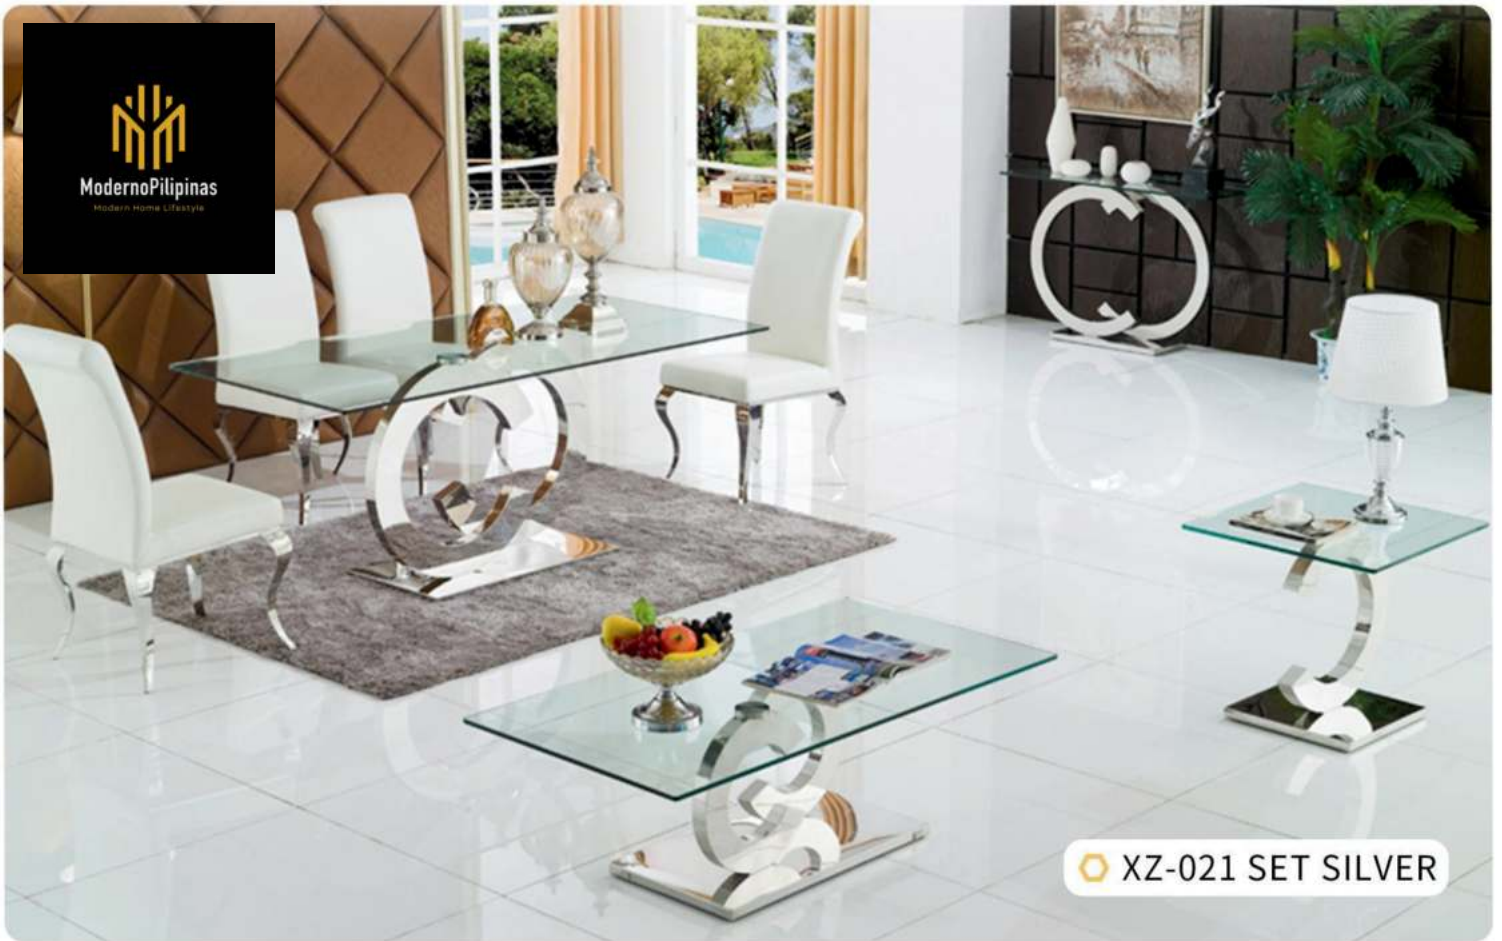

SIZE:130\*70\*45CM

○ SIDE TABLE:ST019

SIZE:50\*50\*50CM

ModernoPilipinas  
Modern Home Lifestyle

XZ-021 SET SILVER

DINING TABLE:DT021

SIZE:150\*90\*75CM

CONSOLE TABLE:CT021