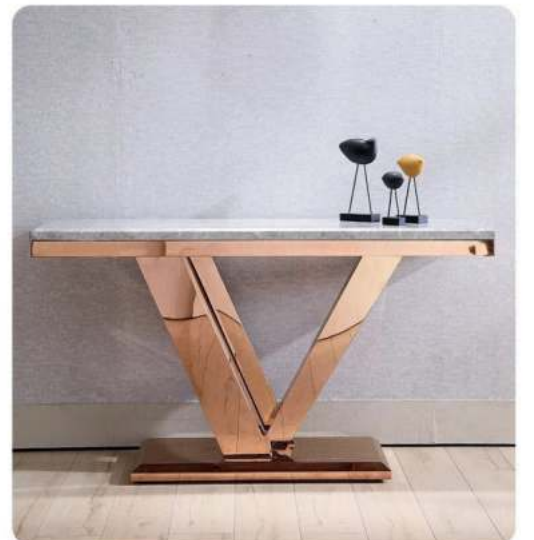

🟡 XZ-061 SET

🟡 DINING TABLE:DT061

SIZE:150\*90\*75CM

🟡 COFFEE TABLE:TT061

SIZE:130\*70\*45CM

🟡 CONSOLE TABLE:CT061

SIZE:120\*40\*80CM

ModernoPilipinas  
Modern Home Lifestyle