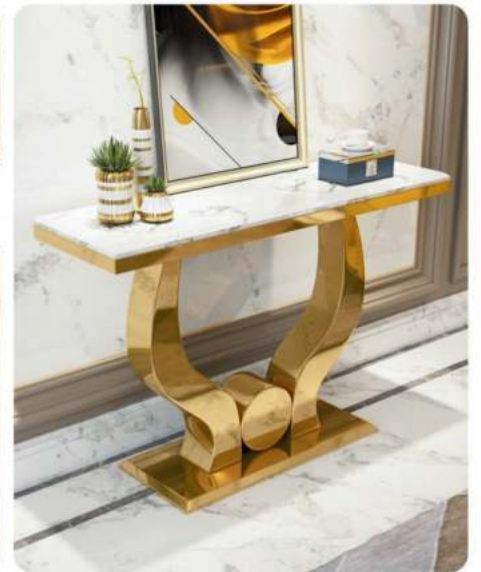

○ CONSOLE TABLE:CT005 SIZE:120*40*80CM