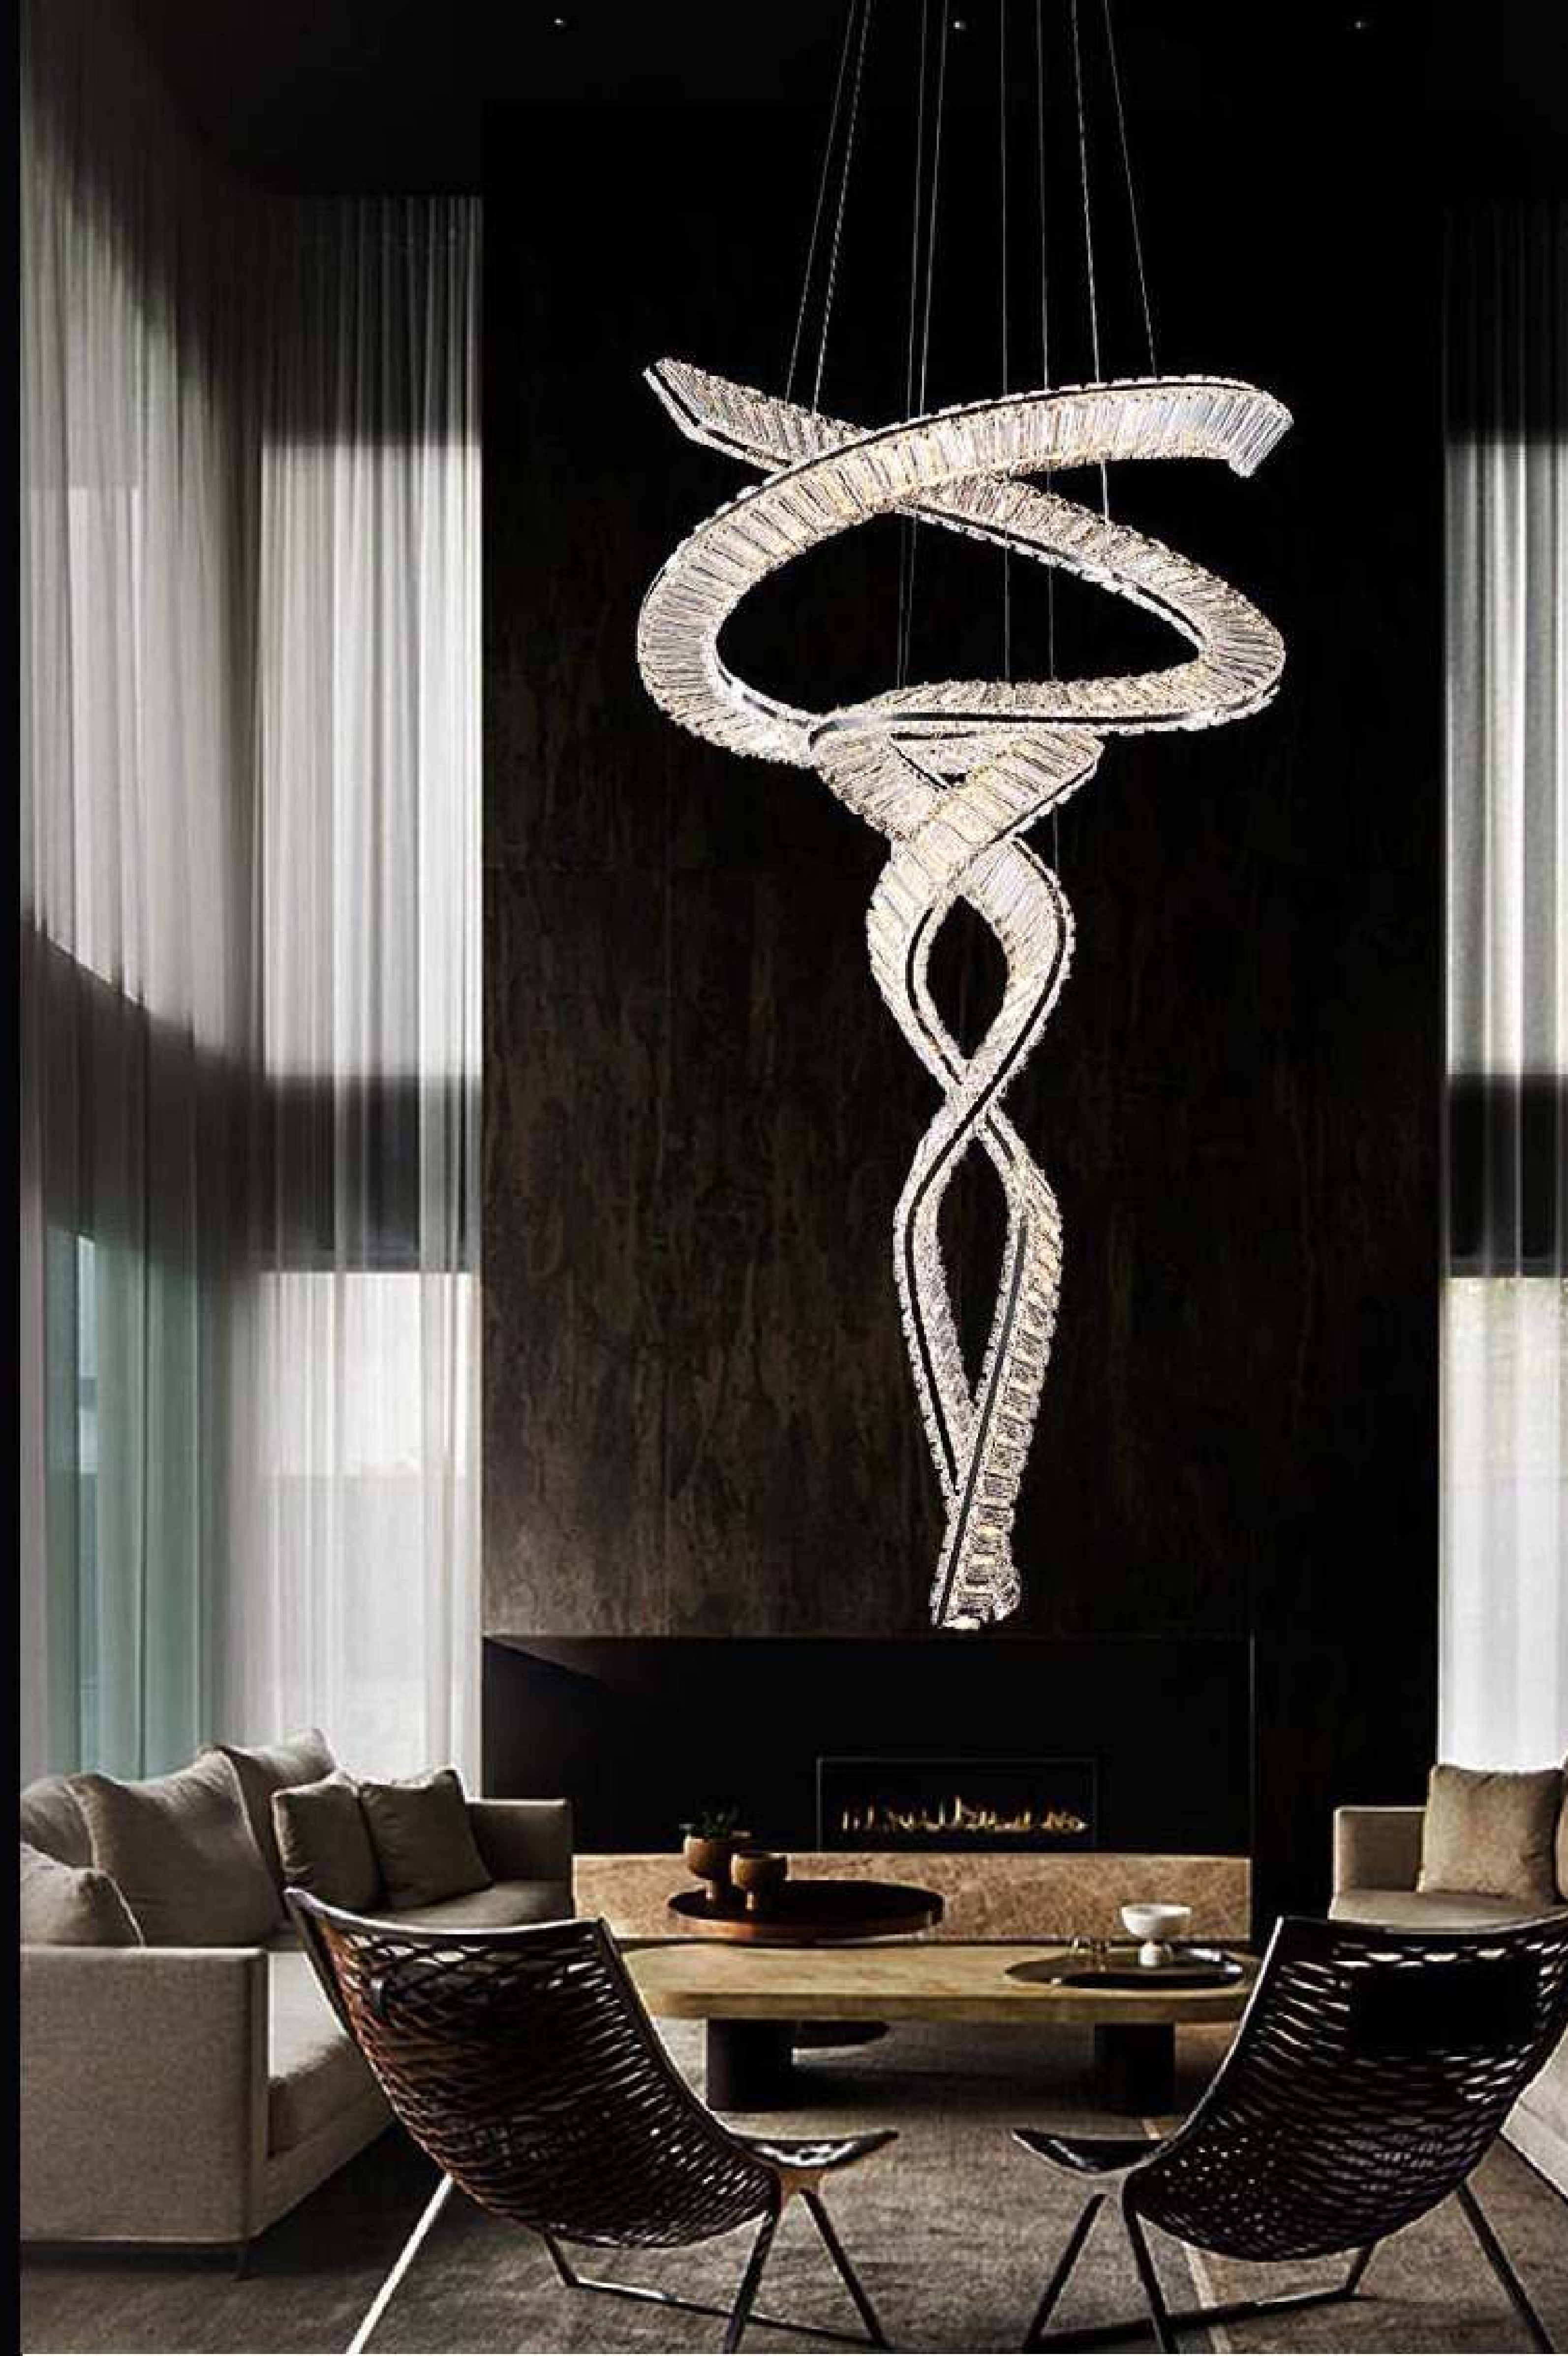

LC-95-A  
LED:8-35W  
D30-130CM

LC-95-B  
LED:8-35W  
D30-130CM

LC-95-C  
LED:8-35W  
D30-130CM

LC-97-A  
LED:40W  
D80\*H180CM

LC-97-B  
LED:52W  
D80\*H180CM

LC-97-C  
LED:26W  
D80\*H29CM

LC-97-D  
LED:20W  
D60\*H26CM