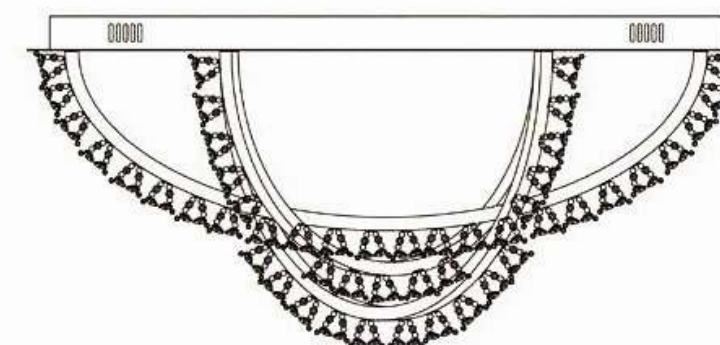

LC-95-A  
LED:8-35W  
D30-130CM

LC-95-B  
LED:8-35W  
D30-130CM

LC-95-C  
LED:8-35W  
D30-130CM

LC-97-A  
LED:40W  
D80\*H180CM

LC-97-B  
LED:52W  
D80\*H180CM

LC-97-C  
LED:26W  
D80\*H29CM

LC-97-D  
LED:20W  
D60\*H26CM