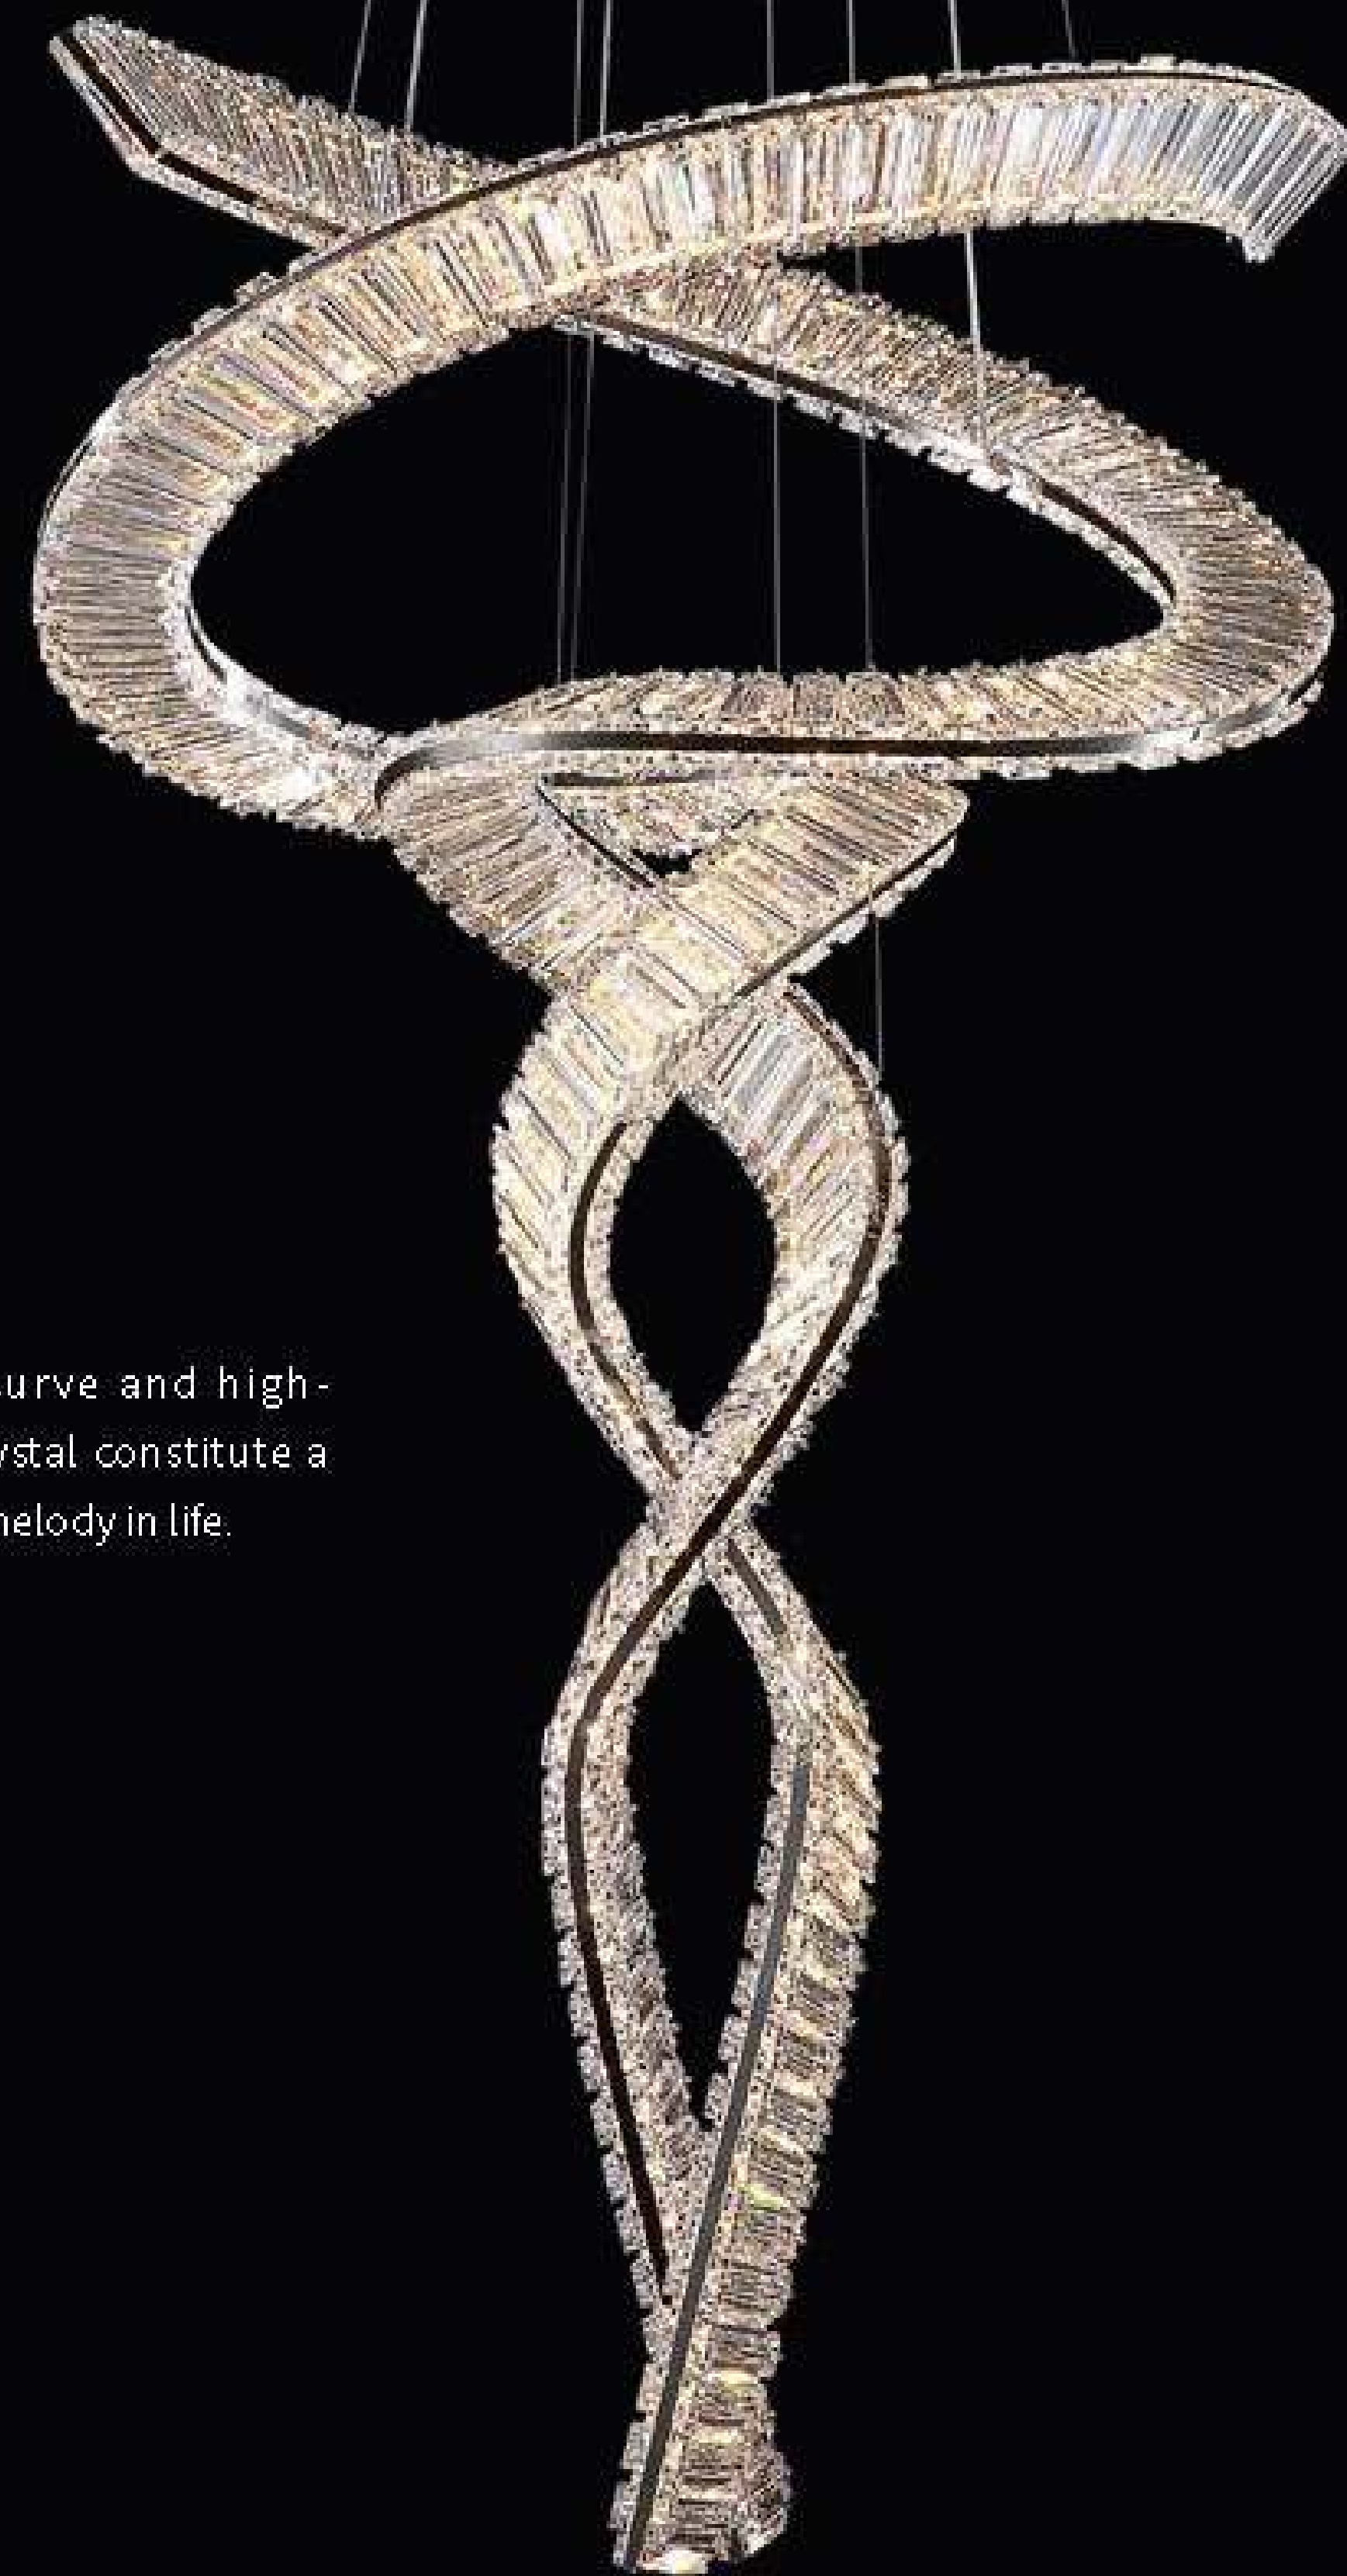

Elegant curve and high-quality crystal constitute a beautiful melody in life.

LC-99-A
LED:96W
D60*H200CM