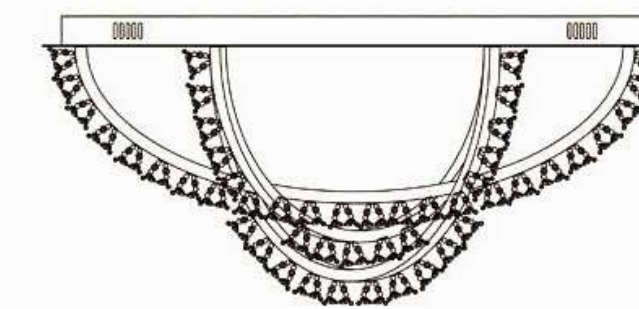

# GLASS BEADS

INSTALLED UNIT IN  
ANTIPOLO, RIZAL CITY

SIZE: D100\*H300cm

PESO

**124,990**

\*PRICE MAY VARY

Elegant curve and high-quality crystal constitute a beautiful melody in life.

LC-99-A  
LED:96W  
D60\*H200CM

LC-95-A  
LED:8-35W  
D30-130CM

LC-95-B  
LED:8-35W  
D30-130CM

LC-95-C  
LED:8-35W  
D30-130CM

LC-97-A  
LED:40W  
D80\*H180CM

LC-97-B  
LED:52W  
D80\*H180CM

LC-97-C  
LED:26W  
D80\*H29CM

LC-97-D  
LED:20W  
D60\*H26CM