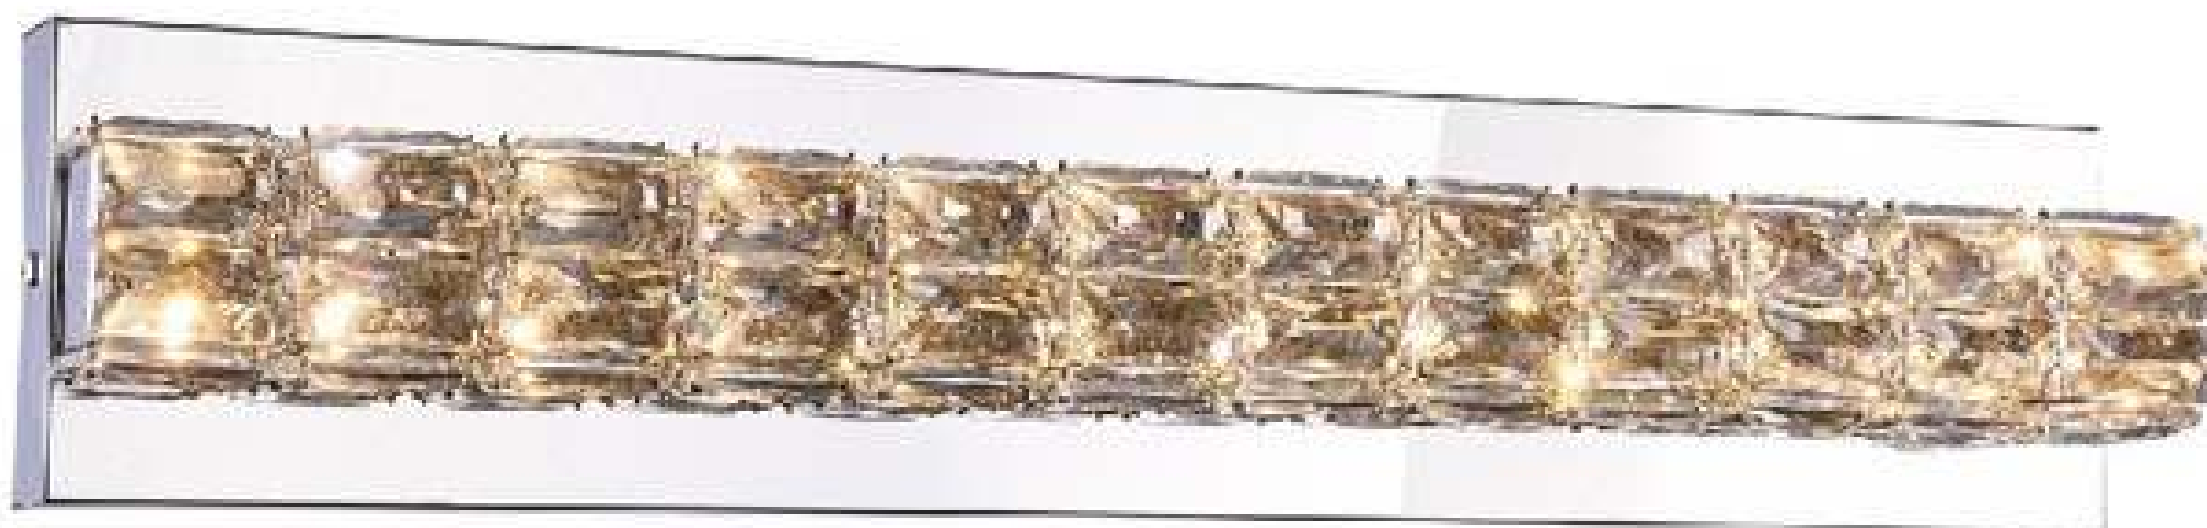

WDIN811
SIZE:L61×H10×D7cm
LAMP:12W/LED 3000K