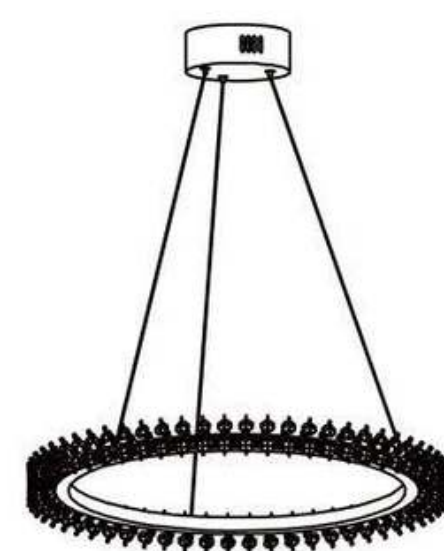

# GLASS BEADS

---

INSTALLED UNIT IN  
QUEZON CITY

SIZE: D100\*H300cm

PESO

**124,990**

\*PRICE MAY VARY

# GLASS BEADS

INSTALLED UNIT IN  
ANTIPOLO, RIZAL CITY

SIZE: D100\*H300cm

PESO

**124,990**

\*PRICE MAY VARY

Elegant curve and high-quality crystal constitute a beautiful melody in life.

LC-99-A  
LED:96W  
D60\*H200CM

LC-95-A  
LED:8-35W  
D30-130CM

LC-95-B  
LED:8-35W  
D30-130CM

LC-95-C  
LED:8-35W  
D30-130CM

LC-97-A  
LED:40W  
D80\*H180CM

LC-97-B  
LED:52W  
D80\*H180CM

LC-97-C  
LED:26W  
D80\*H29CM

LC-97-D  
LED:20W  
D60\*H26CM

LC-97-E  
LED:15W  
D40\*H26CM

LC-98-A  
LED:54W  
L80\*W40\*H90CM

LC-98-B  
LED:54W  
L80\*W40\*H90CM

LC-98-C  
LED:140W  
L160\*W55\*H150CM

LC-98-D  
LED:140W  
L160\*W55\*H150CM

LC-91-A  
L106\*W25\*H150CM