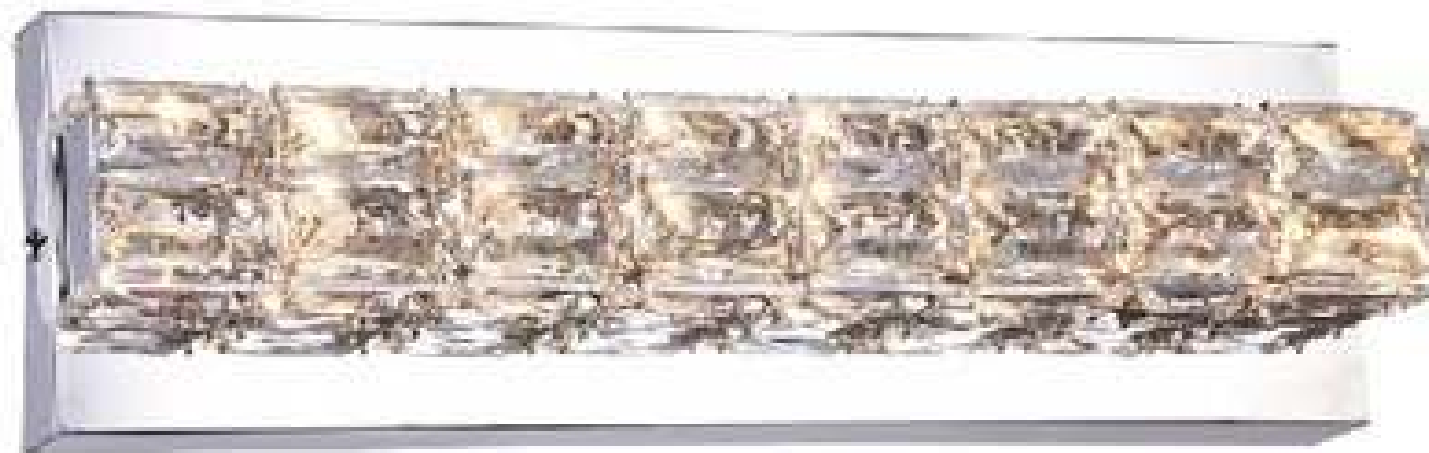

WDIN810
SIZE:L40.6×H10×D7cm
LAMP:8W/LED 3000K