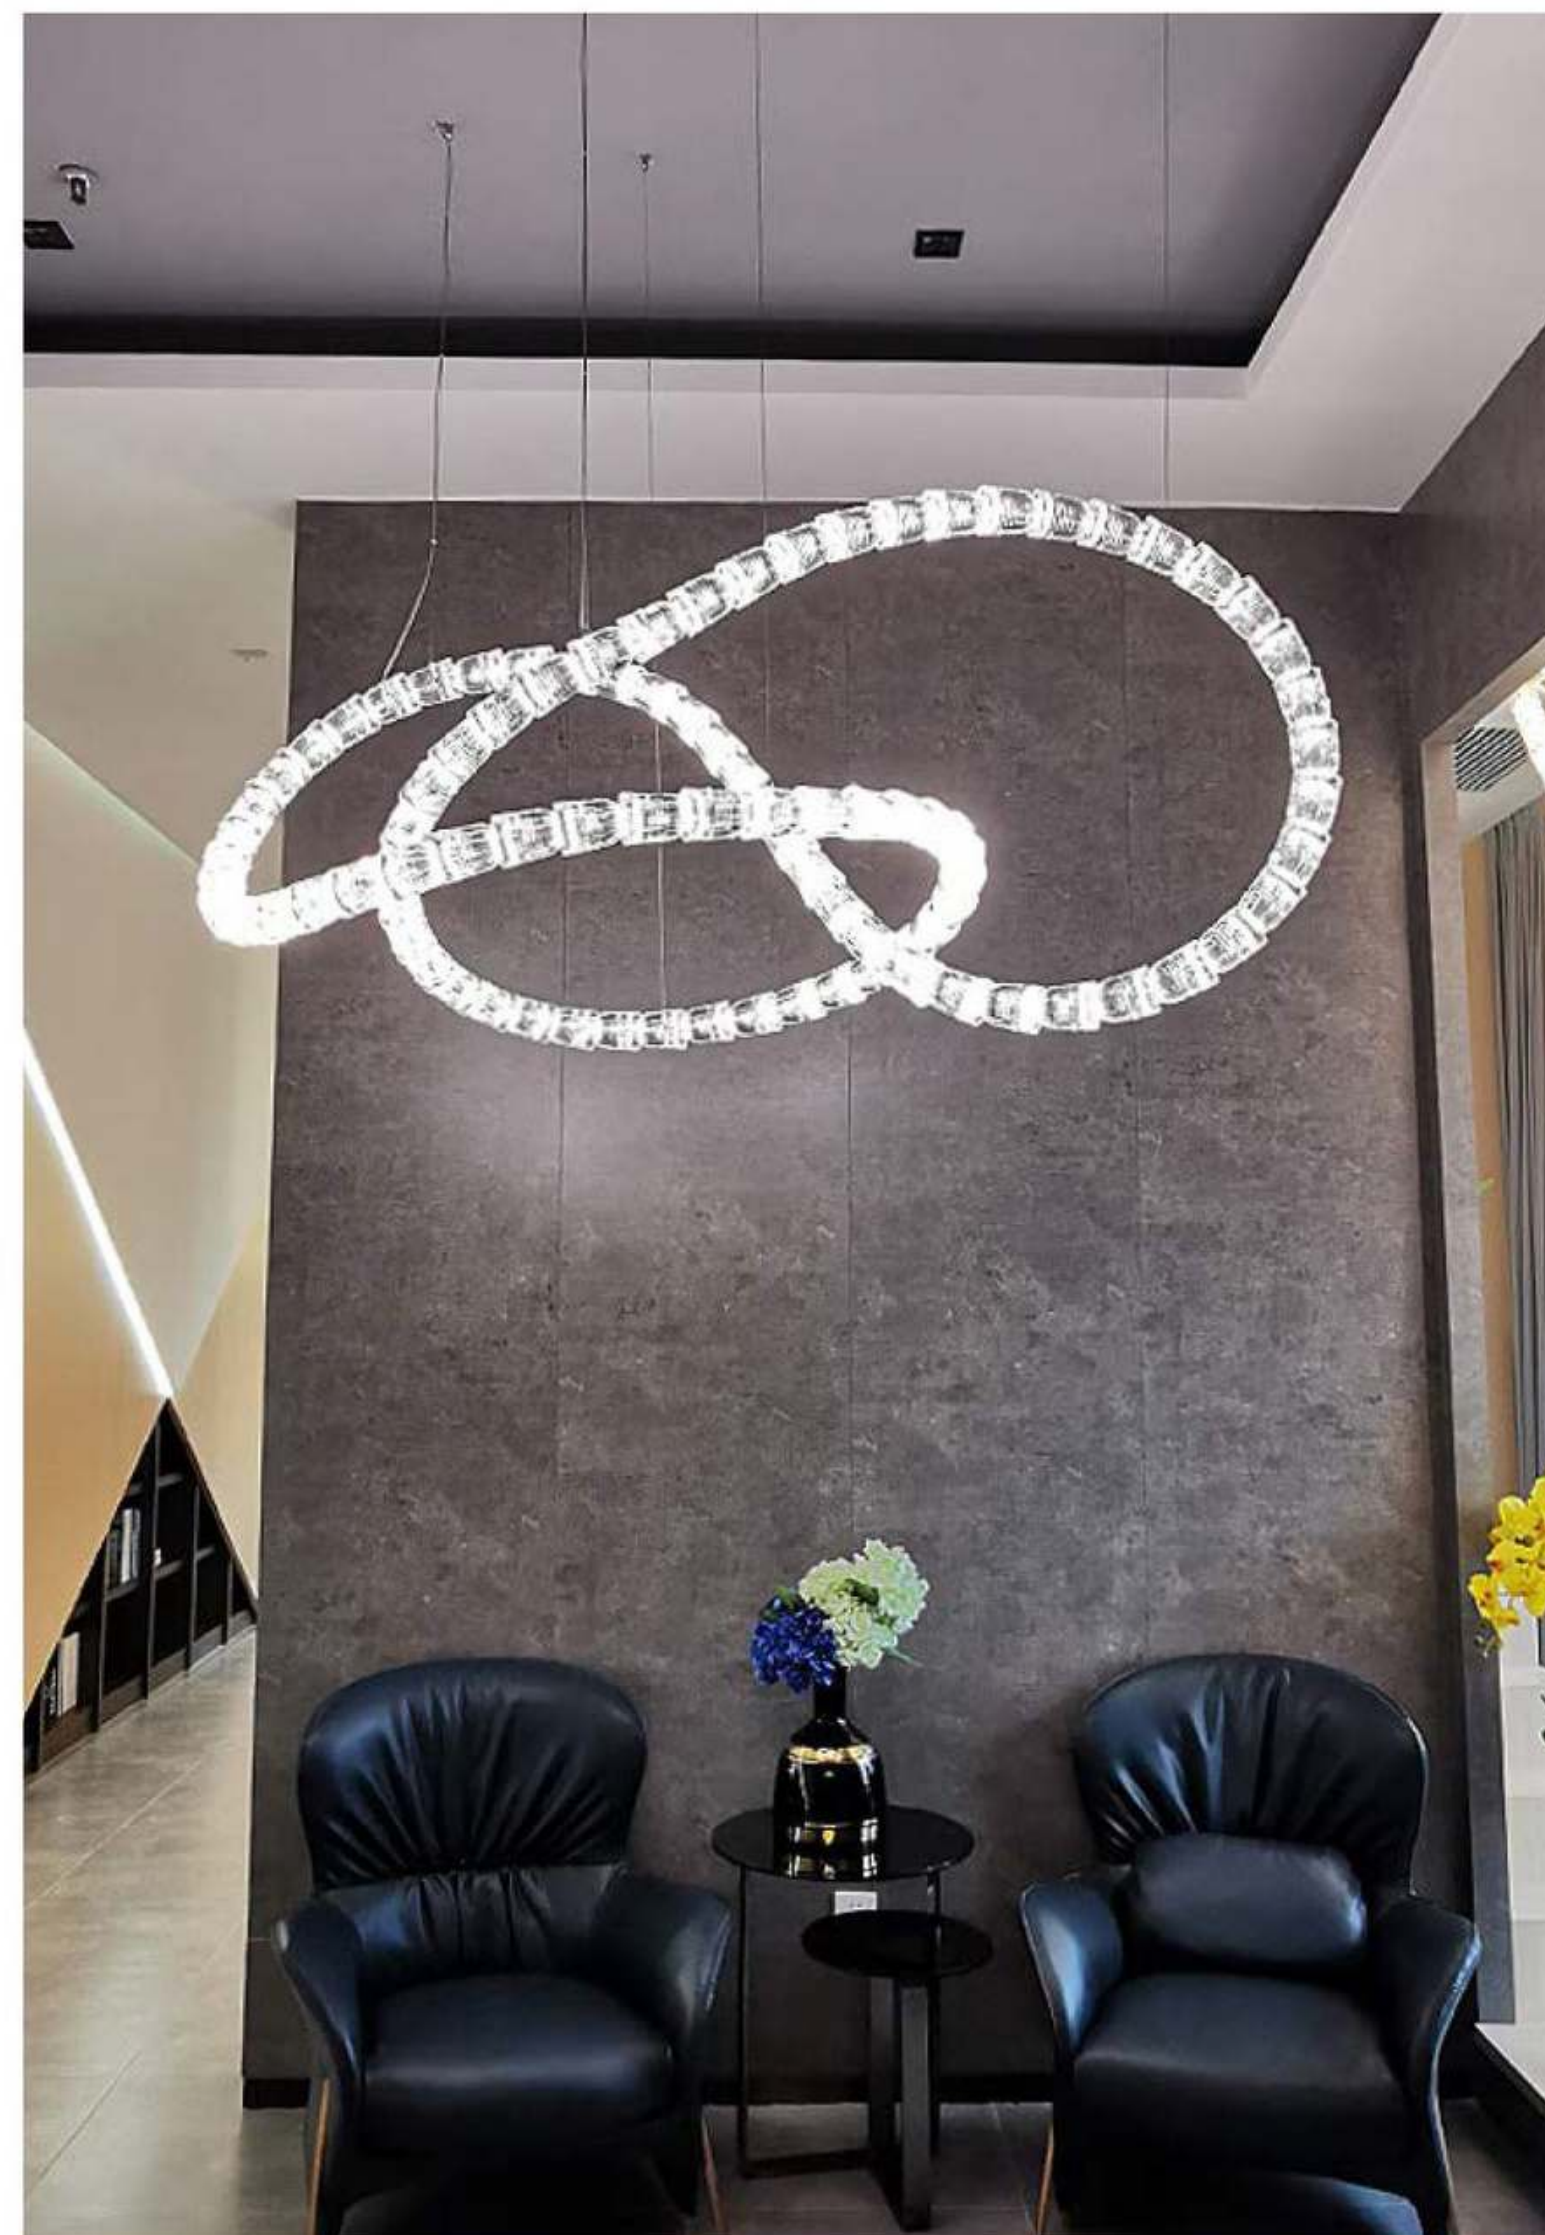

NT-66-A

Size: D100mm

Power/ 功率: LED

Material/ 材质: Hardware+ Acrylic/Crystal/

Color/ 颜色: Clear