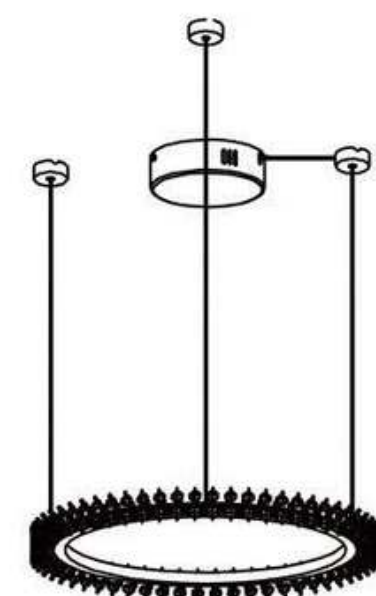

# GLASS BEADS

---

INSTALLED UNIT IN  
QUEZON CITY

SIZE: D100\*H300cm

PESO

**124,990**

\*PRICE MAY VARY

# GLASS BEADS

INSTALLED UNIT IN  
ANTIPOLO, RIZAL CITY

SIZE: D100\*H300cm

PESO

**124,990**

\*PRICE MAY VARY

Elegant curve and high-quality crystal constitute a beautiful melody in life.

LC-99-A  
LED:96W  
D60\*H200CM

LC-95-A  
LED:8-35W  
D30-130CM

LC-95-B  
LED:8-35W  
D30-130CM

LC-95-C  
LED:8-35W  
D30-130CM

LC-97-A  
LED:40W  
D80\*H180CM

LC-97-B  
LED:52W  
D80\*H180CM

LC-97-C  
LED:26W  
D80\*H29CM

LC-97-D  
LED:20W  
D60\*H26CM

LC-97-E  
LED:15W  
D40\*H26CM

LC-98-A  
LED:54W  
L80\*W40\*H90CM

LC-98-B  
LED:54W  
L80\*W40\*H90CM

LC-98-C  
LED:140W  
L160\*W55\*H150CM

LC-98-D  
LED:140W  
L160\*W55\*H150CM

LC-91-A  
L106\*W25\*H150CM