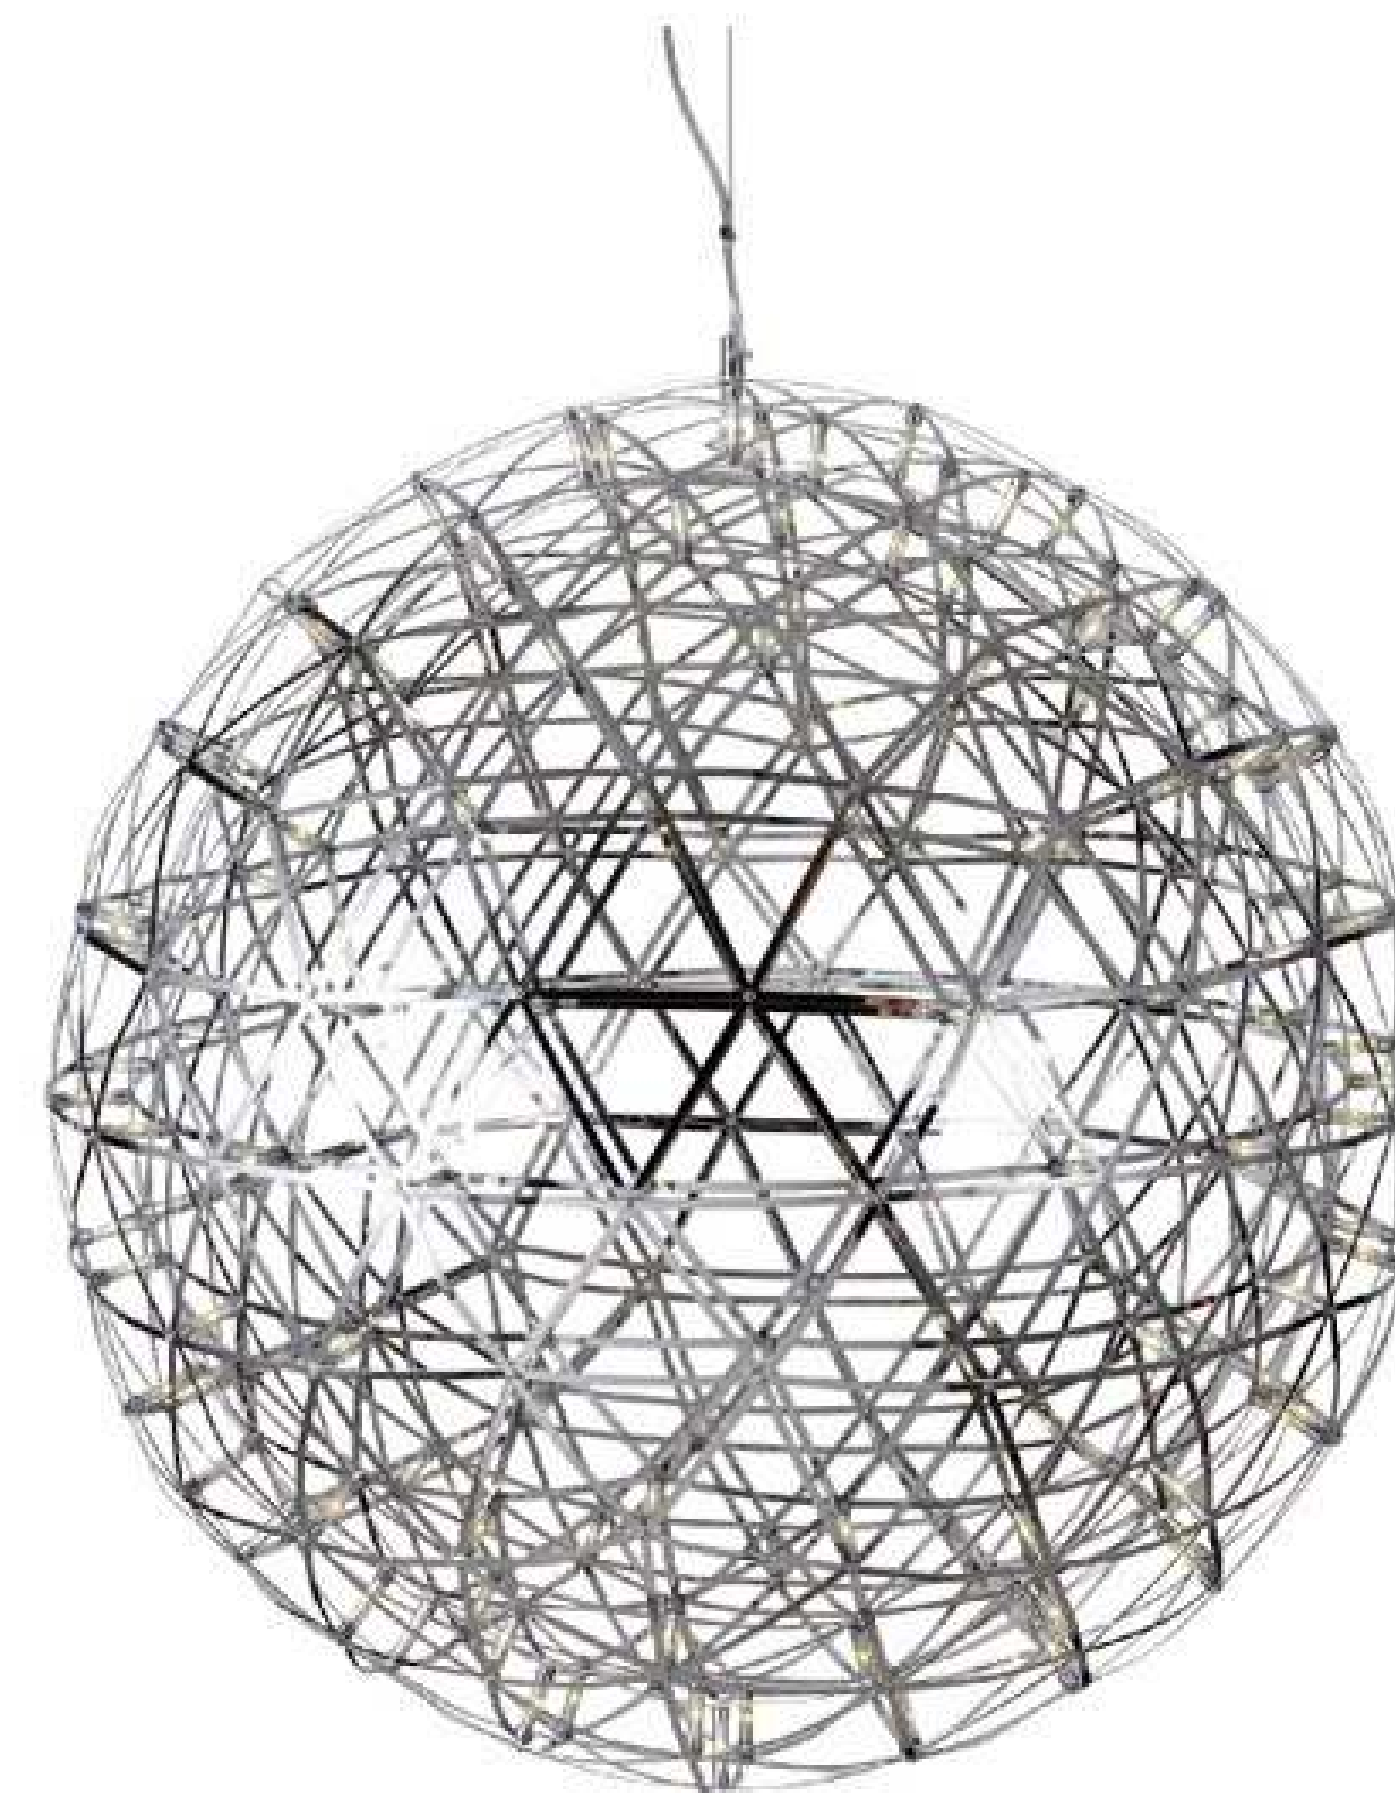

PMN838-S
SIZE:D65cm
LAMP:92/0.3W/LED 3000K
PMN837-S
SIZE:D45cm
LAMP:42/0.3W/LED 3000K