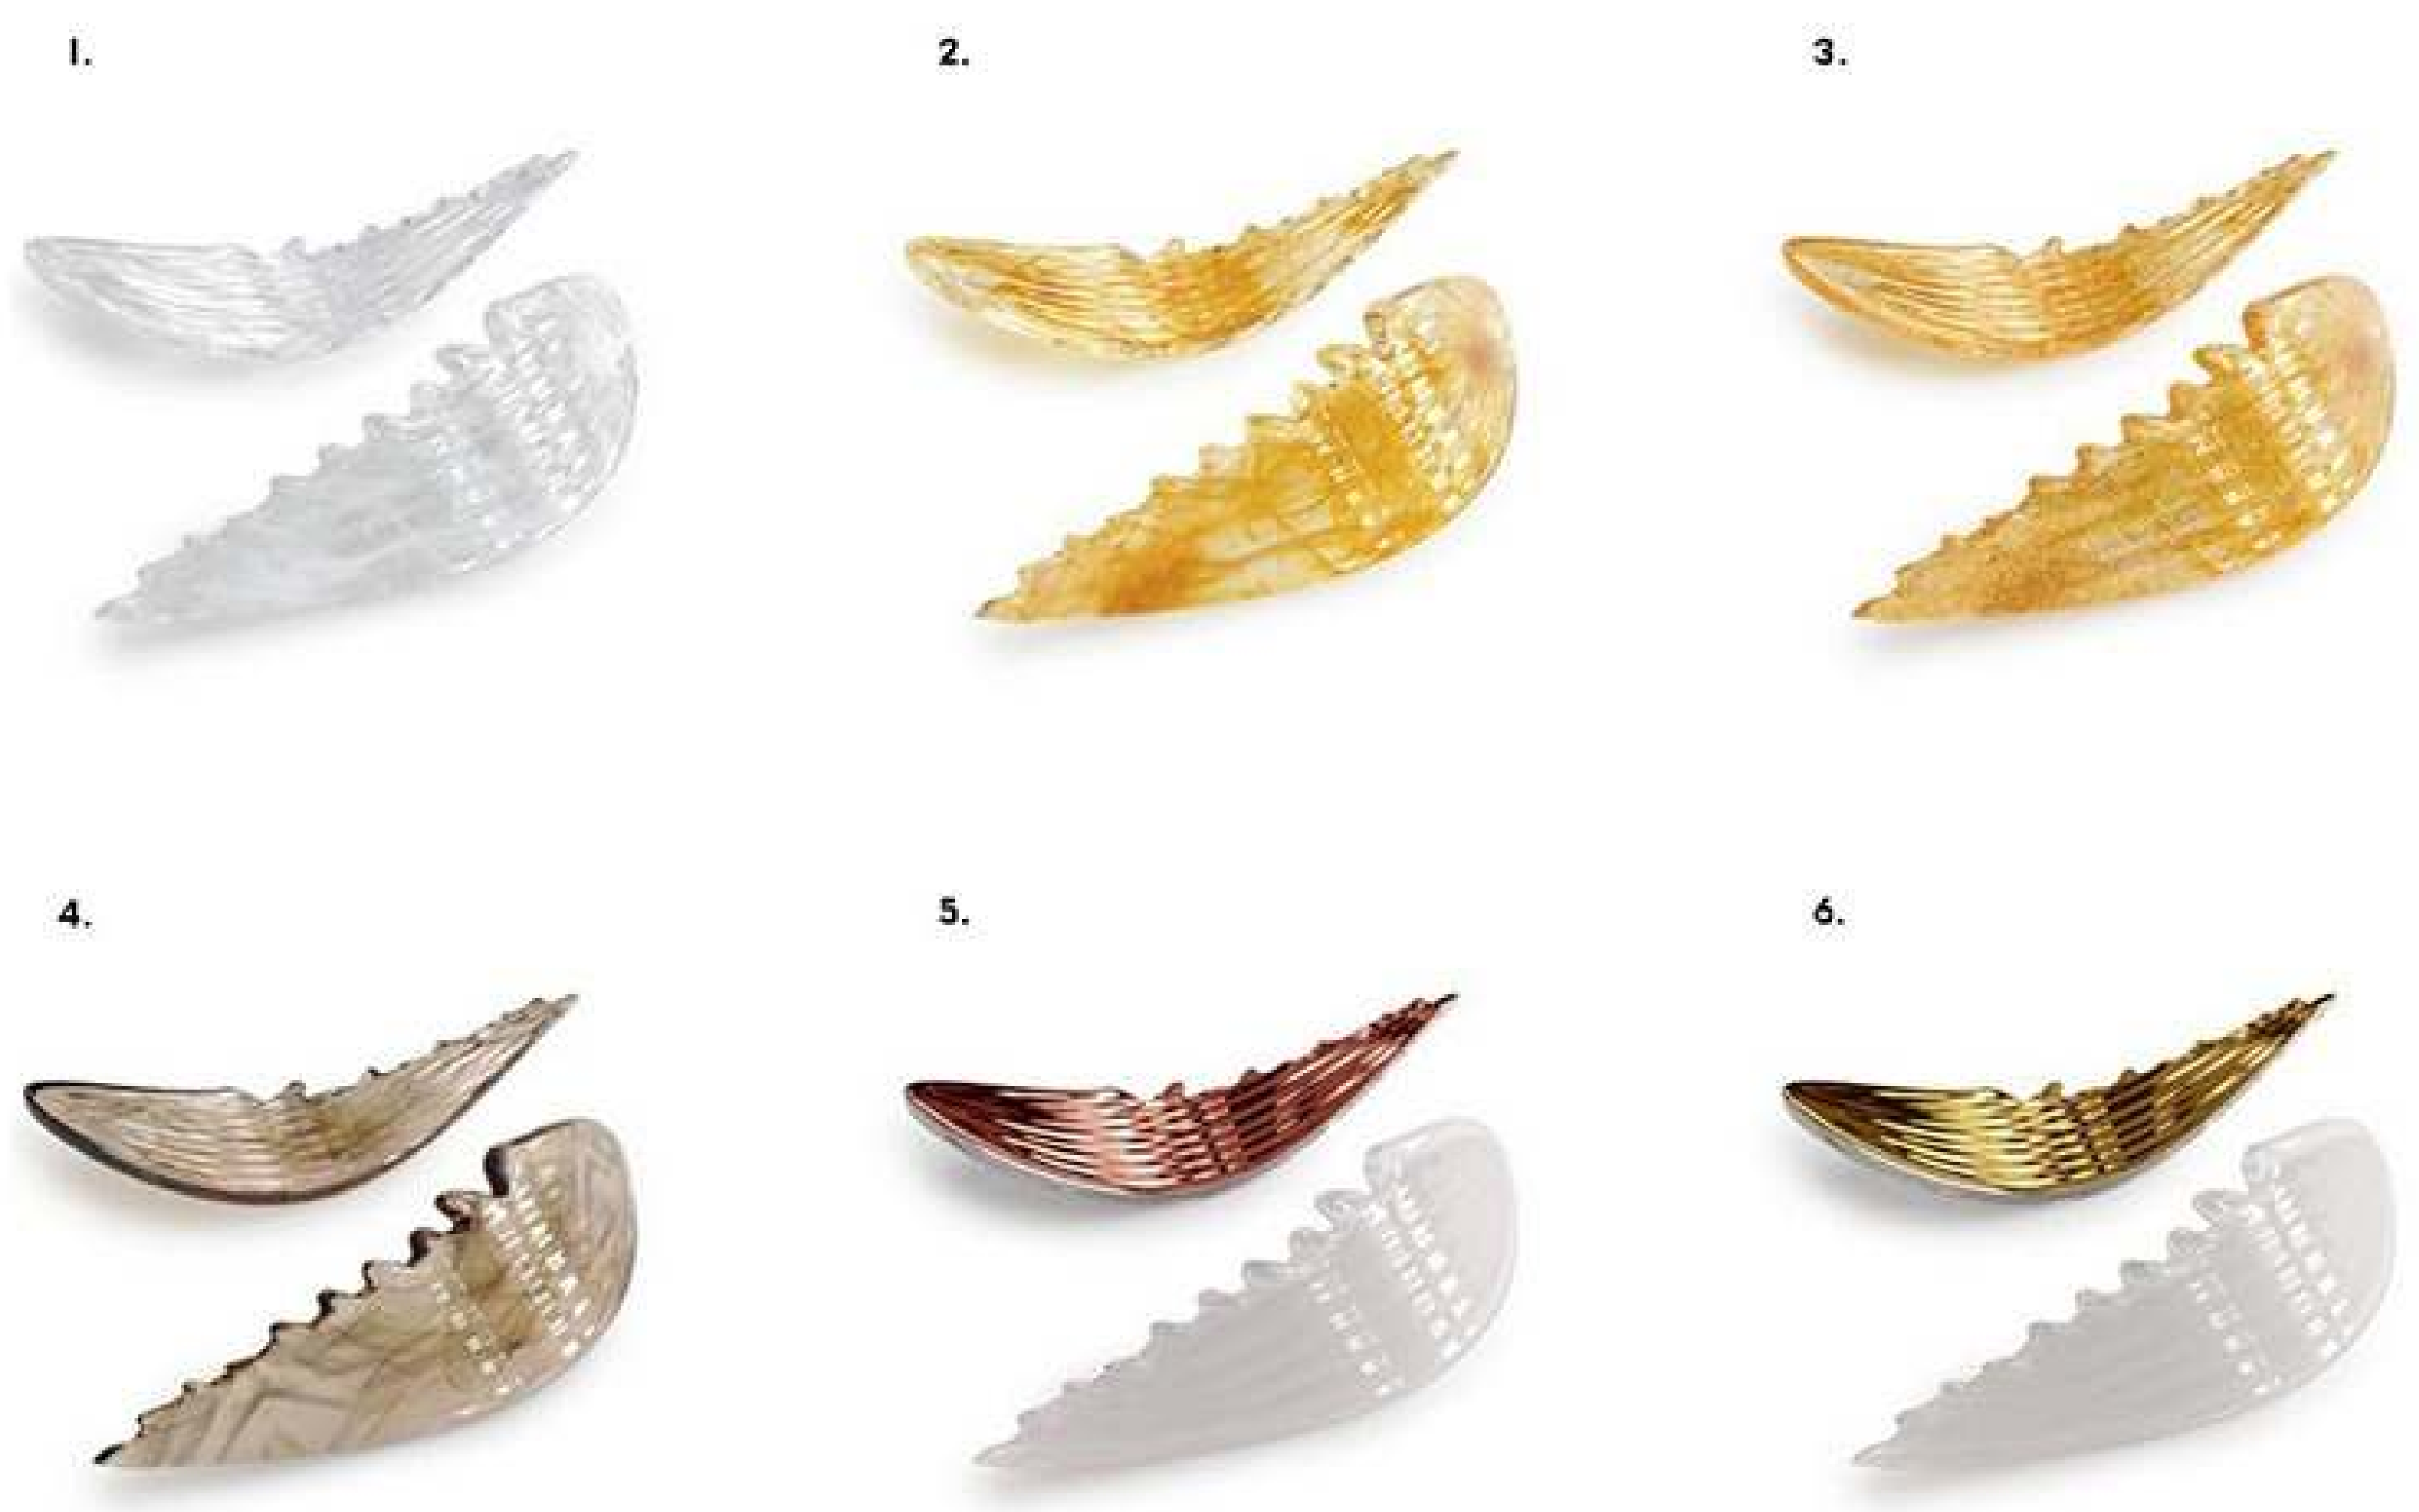

WINGS

INSPIRATION HAS NO LIMITS. NOTHING SUGGESTS FREEDOM AND SPIRIT MORE THAN TWO WINGS OF A BIRD IN FLIGHT, AND THIS HAND-BLOWN CRYSTAL COLLECTION FORMS A GRACEFULLY ELEGANT FLOCK. LET YOUR CREATIVITY SOAR AND DISCOVER PERFECTION IN A COMBINATION OF SLEEK METAL SHEEN AND HAZY OPAL GLASS. IT IS THE TIME TO SPREAD YOUR WINGS AND FLY.