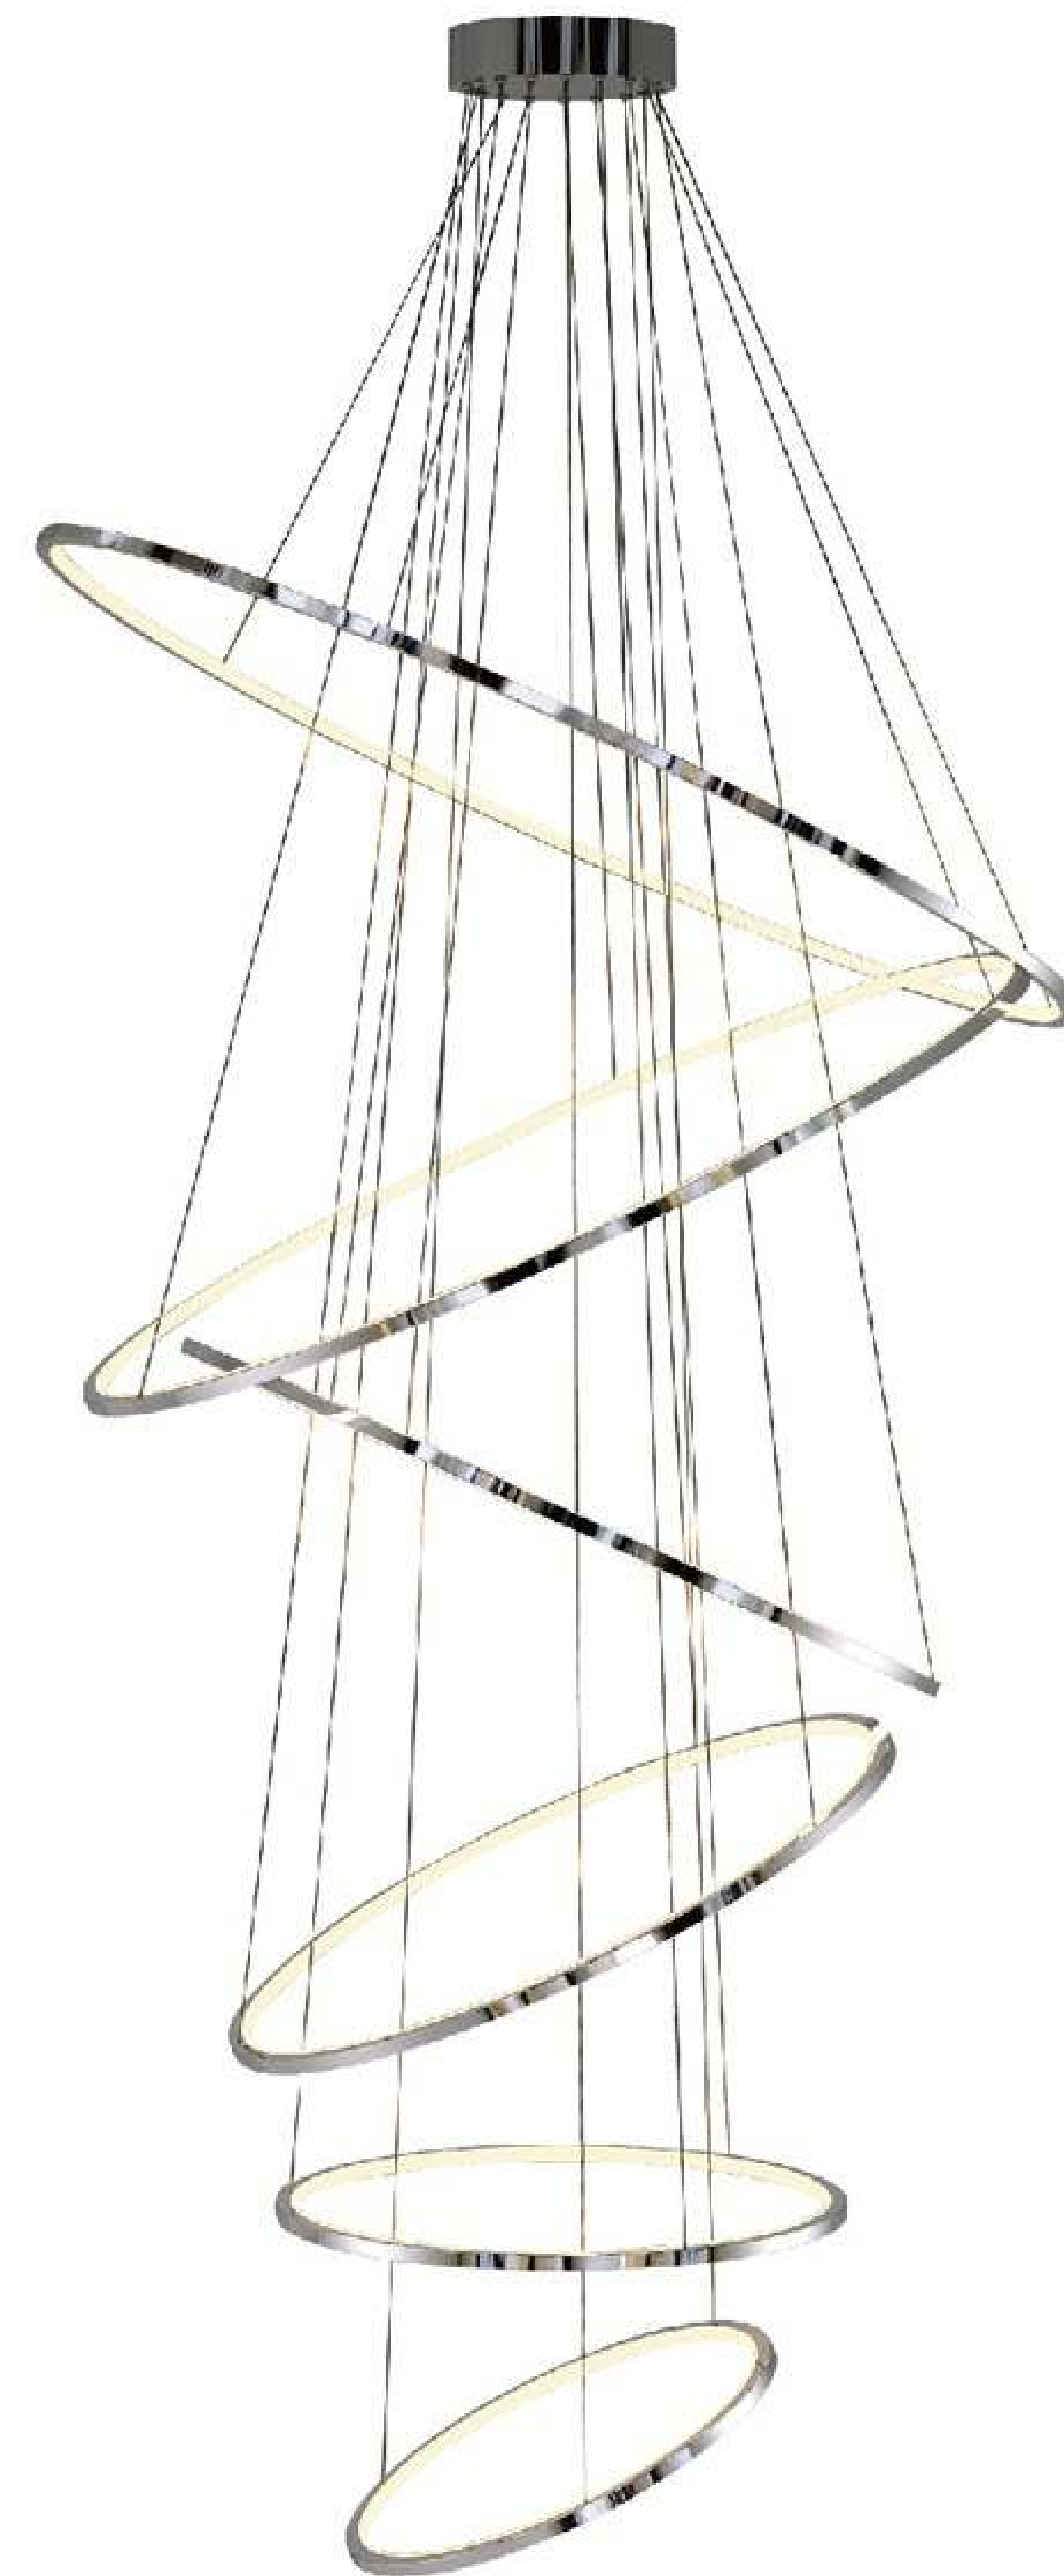

PML8982-C
SIZE:D110×H250cm
LAMP:100W/LED 3000K