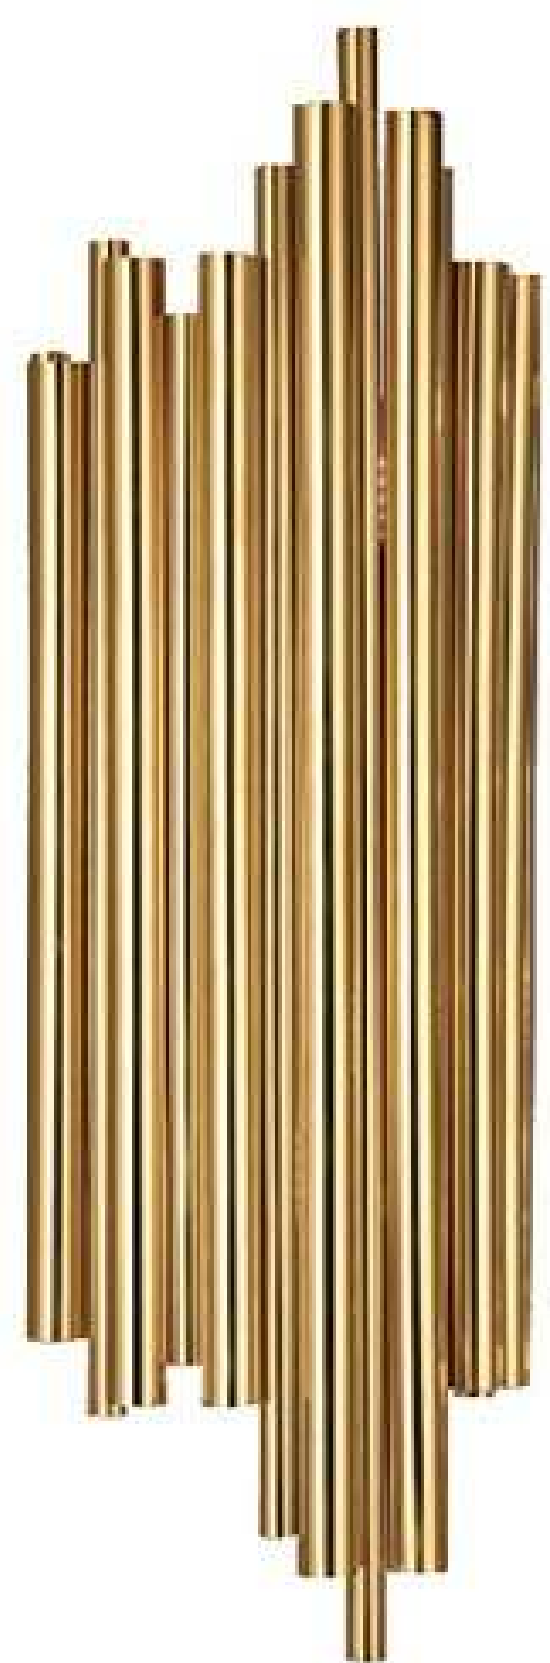

**WMU855-C**  
SIZE:W18×H30×D12cm  
LAMP:1/40W/E14

**WM00302-2**  
SIZE:W18×H50cm  
LAMP:4/5W/LED G9

**WM00301-2**  
SIZE:W18×H47×D10.9cm  
LAMP:2/5W/LED G10

**WMU811-C**  
SIZE:L46×H20×D17cm  
LAMP:3/5W/LED G9